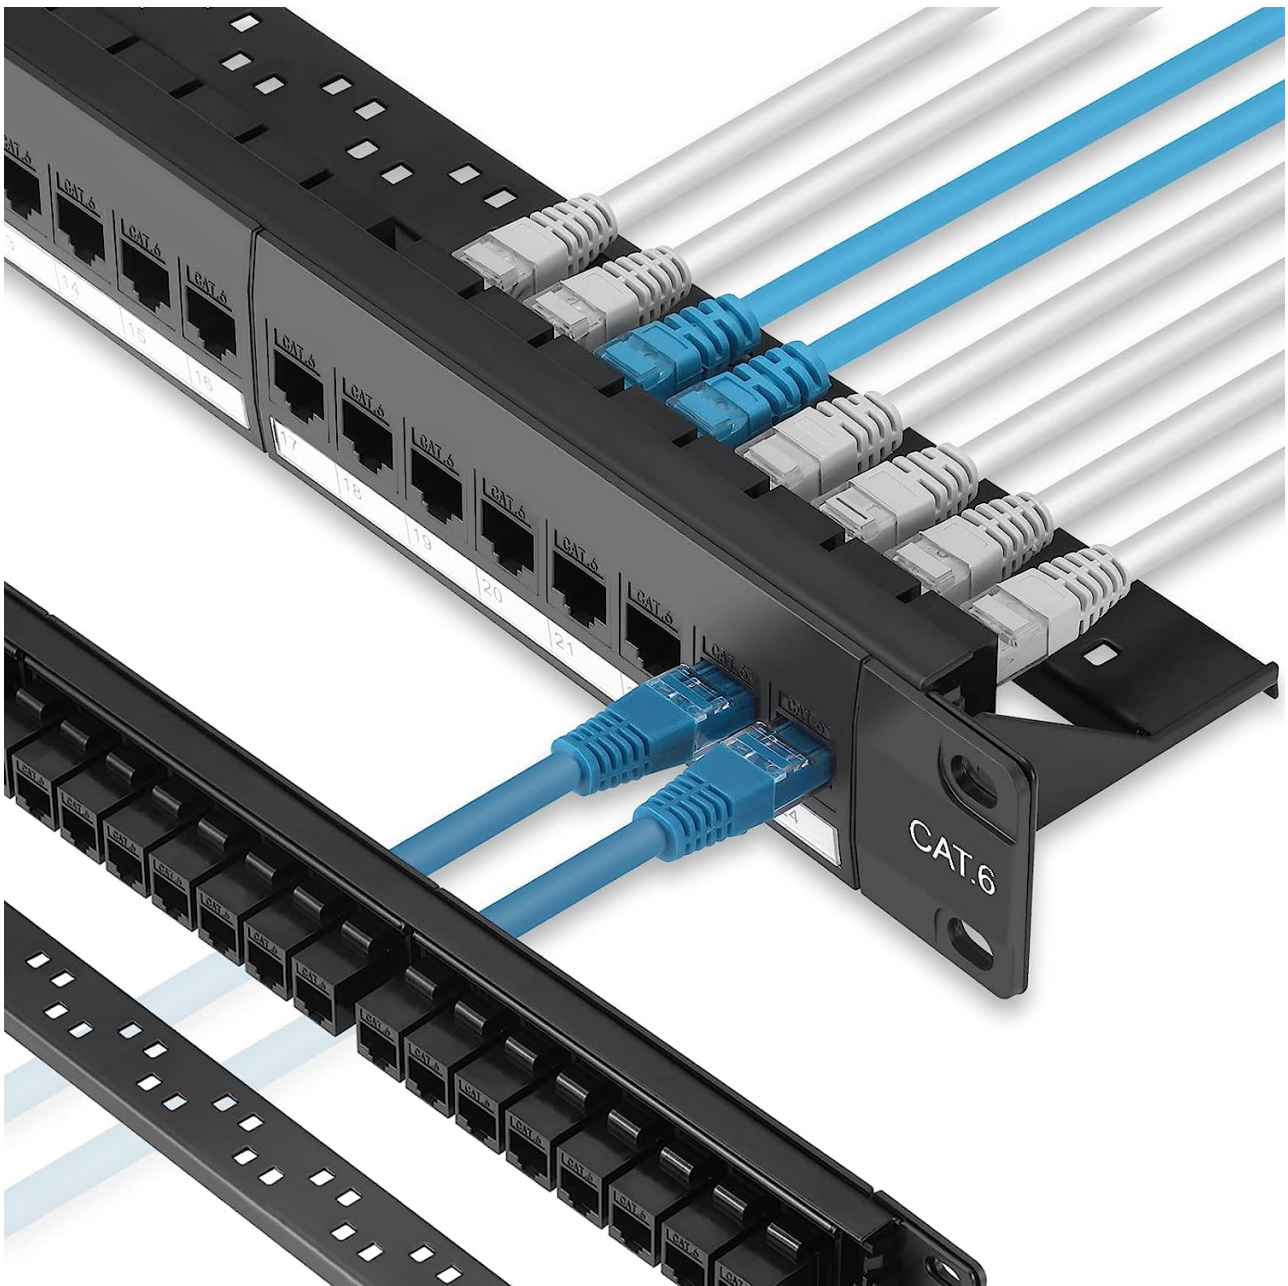

SafeTrolley[®]

CAT6 24 ports / 48 ports Patch Panel

Introduction

- Category 6 hardware patch panel loaded with RJ45 female jacks
- Compact modular patch panel
- Cable management tray (Classic versions)
- Port blanking and coloured identification caps options
- 24 and 48 port options
- Delivered with screws, cage nuts, earthing bolt, cable ties
- Individual port shielding in shielded versions

Safetrolley CAT6 24 ports / 48 ports patch panel

Product Compatibility	Information Outlet, Keystone Jack, Router, Switch
Speed Rate	10/100/1000 BASE T
Colour	Black
Mounting Location	Front
Mounting Mode	Rack-mounted
Connector A	RJ45 female CAT CAT 6 Straight Through
Number of port	24 or 48
Pin Contact	Pure Copper (Gold Platted)
Dimension (24 ports)	483mm(L) x 44mm(H) - 1U
Dimension (48 ports)	483mm(L) x 89mm(H) - 2U